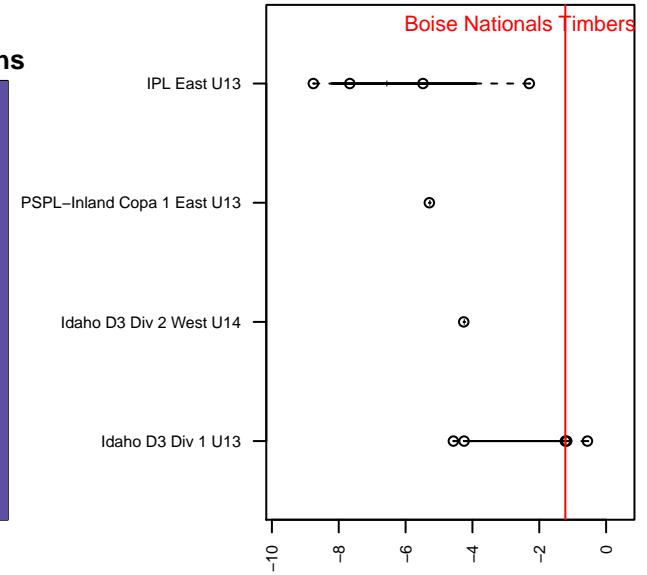

# Boise Nationals Timbers Blue B04

Boise Nationals  
 Boise, ID  
 B04 total strength=1169  
 attack=5.66 defense=2.28  
 fall league = Idaho D3 Div 1 U13  
 spr league = Spr Idaho D3 U13/U14 Div 1

alt names used:  
 BoiseNationalsTimbers2004  
 BOISE NATIONALS TIMBERS U13 2004 BLUE  
 BOISE NATIONALS TIMBERS U13 2004 BLUE

Venues played:  
 2016 Idaho D3 Division 1 U13  
 2016 FWRL B04  
 2016 GEM State Challenge U14 U14  
 2016 Spr Idaho D3 U13/U14 Division 1  
 2016 ID State Cup U13

**Boise Nationals Timbers Blue B04**  
 Dots are actual minus expected GF (blue circles) and GA (red triangles).  
 Blue line is smoothed change in attack strength. Red is smoothed change in defense strength.

**attack and defense variance (black dot)  
relative to other teams  
and top 10 in region**

**attack and defense rating  
relative to others at age  
and all opponents in last 13 months**

**Performance relative to 13 month average**